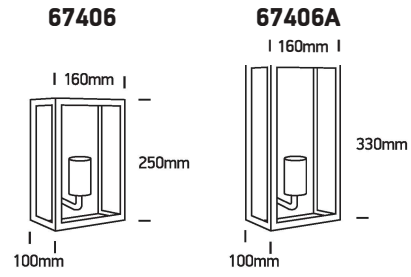

INSTALLATION MANUAL

67406, 67406A

100-240V | E27 | 40W | IP43 | Stainless steel 201 + glass

INSTALLATION MANUAL

67406, 67406A

100-240V | E27 | 40W | IP43 | Stainless steel 201 + glass

Warnings:

1. Make sure that the product is installed properly before connecting to electricity.
2. Do not cover the fitting.
3. Maintenance and installation should only be carried out by a professional electrician.