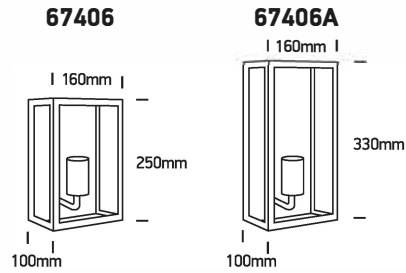

INSTALLATION MANUAL

67406, 67406A

100-240V | E27 | 40W | IP43 | Stainless steel 201 + glass

INSTALLATION MANUAL

67406, 67406A

100-240V | E27 | 40W | IP43 | Stainless steel 201 + glass

Warnings:

1. Make sure that the product is installed properly before connecting to electricity.
2. Do not cover the fitting.
3. Maintenance and installation should only be carried out by a professional electrician.