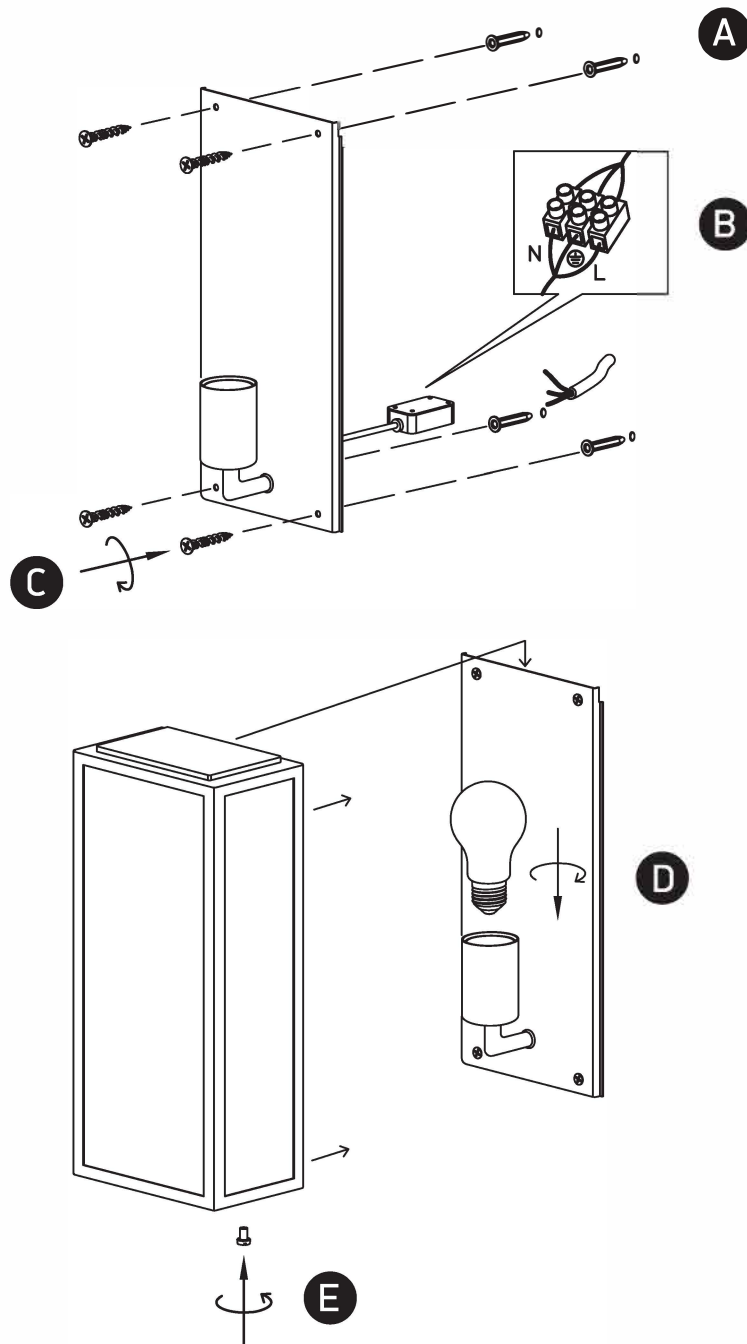

INSTALLATION MANUAL

67406, 67406A

100-240V | E27 | 40W | IP43 | Stainless steel 201 + glass

INSTALLATION MANUAL

67406, 67406A

100-240V | E27 | 40W | IP43 | Stainless steel 201 + glass

Warnings:

1. Make sure that the product is installed properly before connecting to electricity.
2. Do not cover the fitting.
3. Maintenance and installation should only be carried out by a professional electrician.