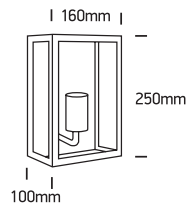

INSTALLATION MANUAL

67406, 67406A

100-240V | E27 | 40W | IP43 | Stainless steel 201 + glass

INSTALLATION MANUAL

67406, 67406A

100-240V | E27 | 40W | IP43 | Stainless steel 201 + glass

67406

67406A