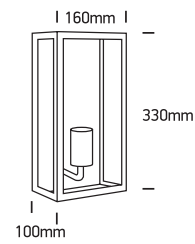

INSTALLATION MANUAL

67406, 67406A

100-240V | E27 | 40W | IP43 | Stainless steel 201 + glass

INSTALLATION MANUAL

67406, 67406A

100-240V | E27 | 40W | IP43 | Stainless steel 201 + glass

67406

67406A