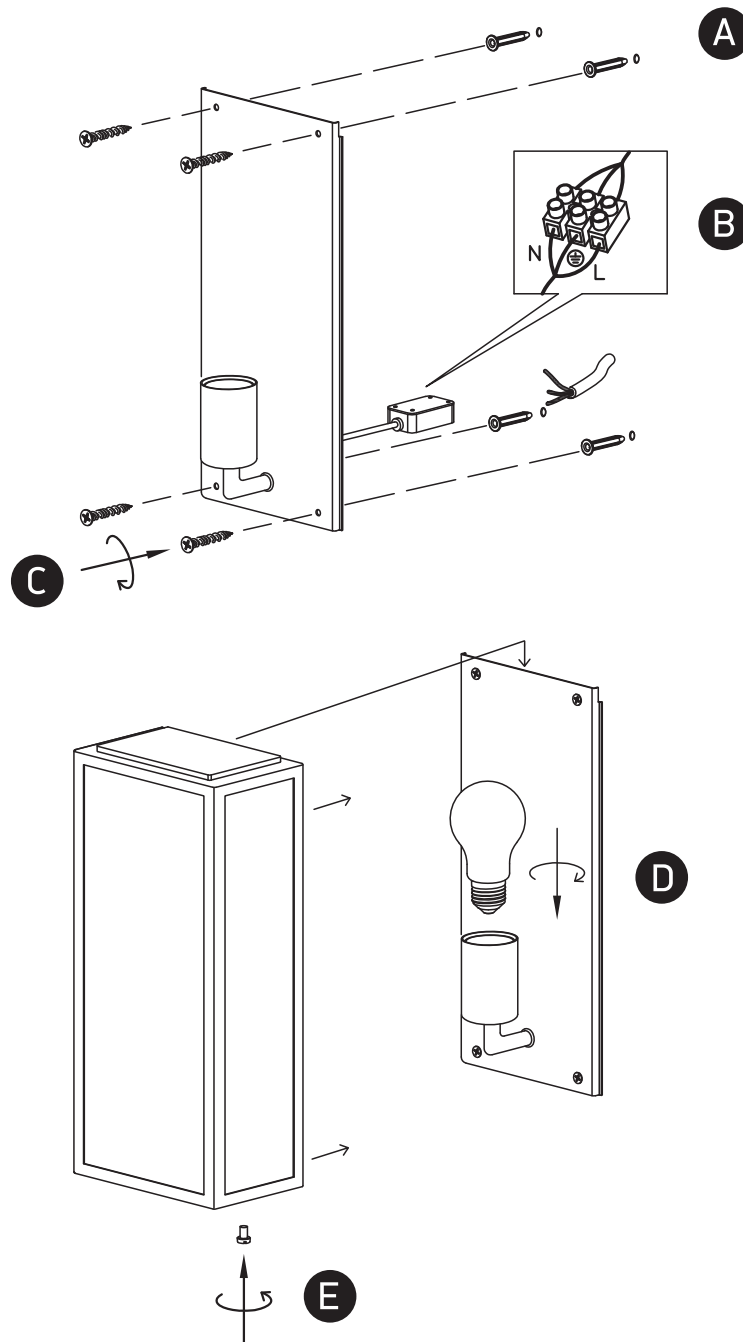

INSTALLATION MANUAL

67406, 67406A

100-240V | E27 | 40W | IP43 | Stainless steel 201 + glass

INSTALLATION MANUAL

67406, 67406A

100-240V | E27 | 40W | IP43 | Stainless steel 201 + glass

67406

67406A