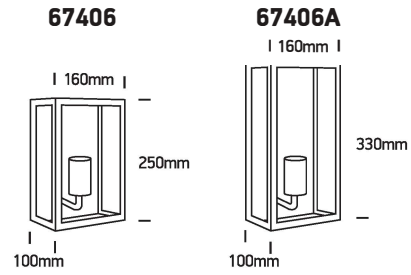

INSTALLATION MANUAL

67406, 67406A

100-240V | E27 | 40W | IP43 | Stainless steel 201 + glass

INSTALLATION MANUAL

67406, 67406A

100-240V | E27 | 40W | IP43 | Stainless steel 201 + glass

67406

67406A