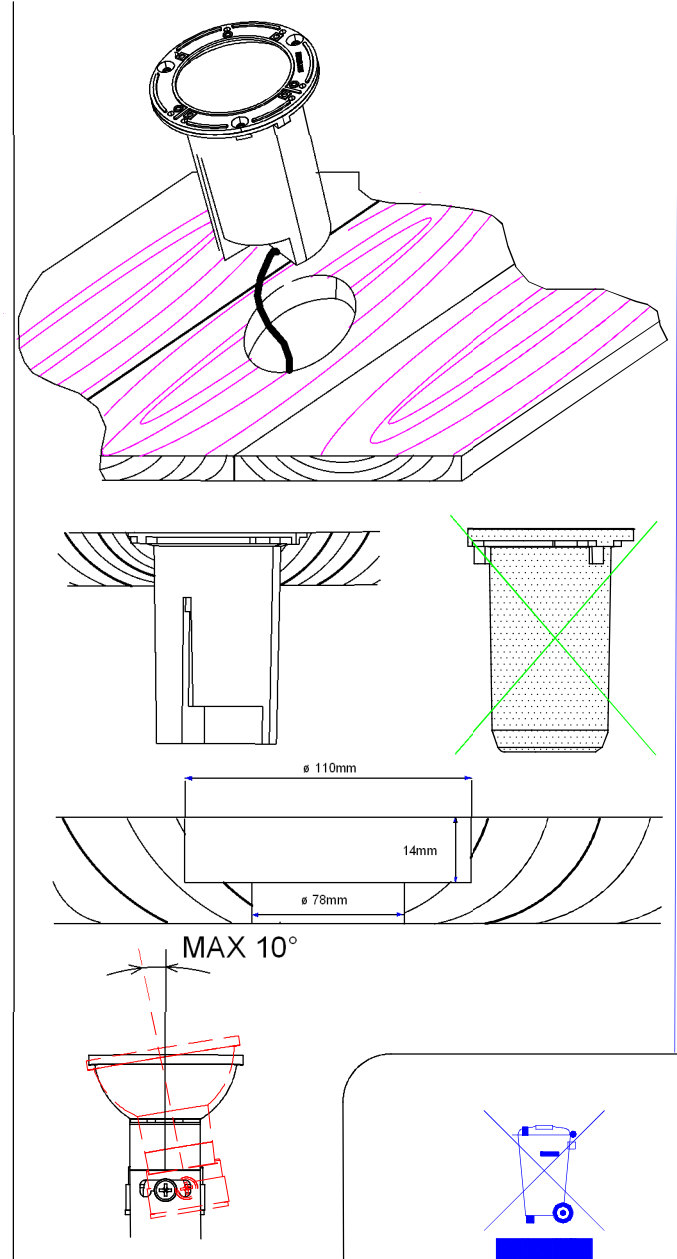

# CLASS I

ART. 1550 GU 10, LED 6 W

MAGNETIC