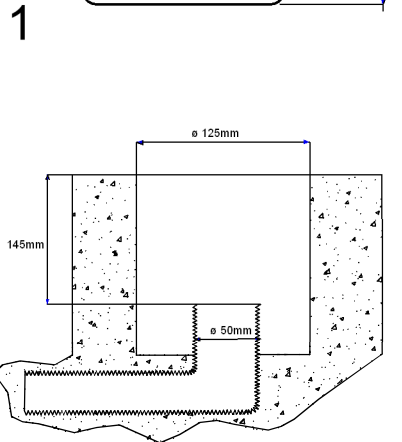

# CLASS I

ART. 1550 GU 10, LED 6 W

MAGNETIC