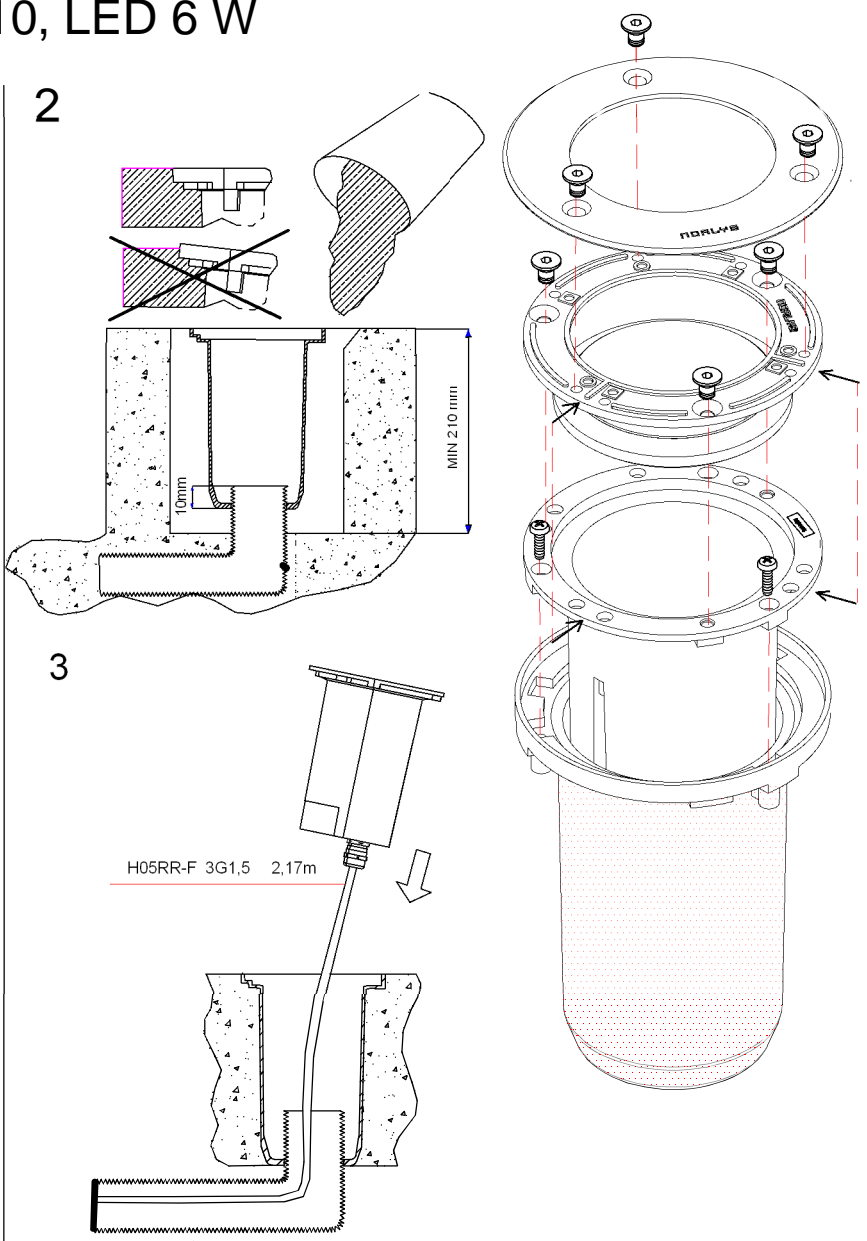

# CLASS I

ART. 1550 GU 10, LED 6 W

MAGNETIC