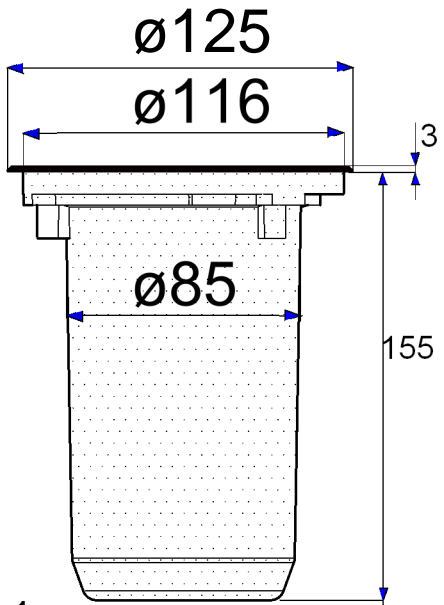

# CLASS I

ART. 1550 GU 10, LED 6 W

MAGNETIC