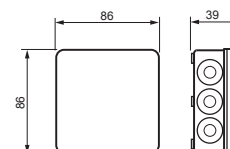

Teknisk spesifikasjon

Dimensjoner

Dimensjoner 86x86x39 mm
Vekt 66 g

Klassifisering

Kapslingsklasse IP55

Elektriske størrelser

Ledningsområde 2.5 mm²

Farger

Farge Rød
Fargekode RAL3000

ETIM

ETIM 5.0 EC002600 (EC002600)

ETIM 5

Max. conductor cross section
Equipped with None
Shape Square
Mounting method Wall-/ceiling mounting
For tubediameter
Inlet from the rear