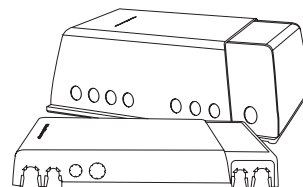

EN: CORRESPONDING PRODUCT.
NO: TILHØRENDE PRODUKT.
SE: TILLHÖRANDE PRODUKT.

ART.: DOWNLIGHT BOX LOW
EL. NR.: 32 249 21
ART.: DOWNLIGHT BOX HIGH
EL. NR.: 32 249 20
BRAND: UNILAMP