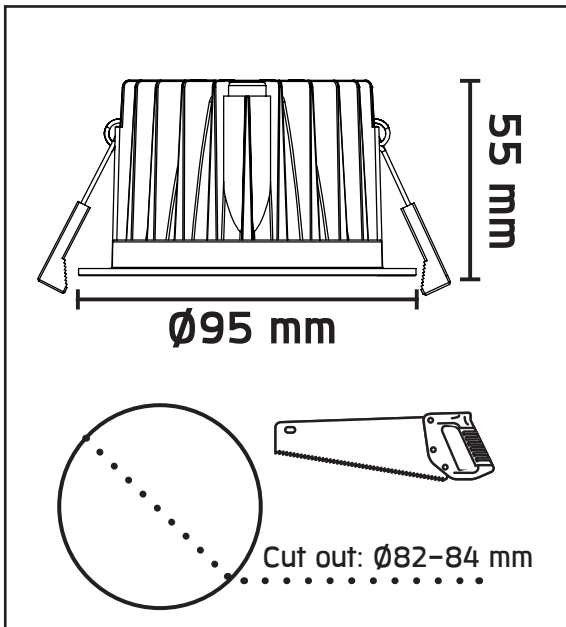

EN: Instruction manual
NO: Monteringsveiledning
SE: Installationsguide

JUNO SOFT COB+

220-240V 50/60 HZ 230mA LED 10W IP44*

EN: Included dimmable LED driver.
NO: Inkludert dimmbar LED driver.
SE: Inklusive dimbar LED driver.

EN: Cable connection.
NO: Ledningstilkobling.
SE: Kabelanslutning.

Max. 16A
Max. 2,5mm²