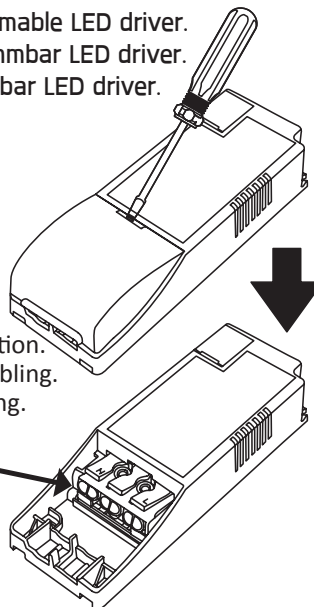

EN: CORRESPONDING PRODUCT.
NO: TILHØRENDE PRODUKT.
SE: TILLHÖRANDE PRODUKT.