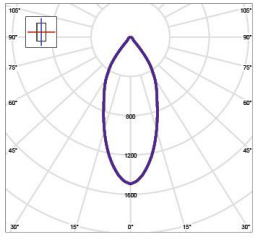

Product- and environment images

Junistar Soft 9W LED 2700K
Efficiency: 100%
Lumen output: 766 lm

Junistar Soft 9W LED 3000K
Efficiency: 100%
Lumen output: 829 lm

For line drawing dimensions please see each single article codes on next page