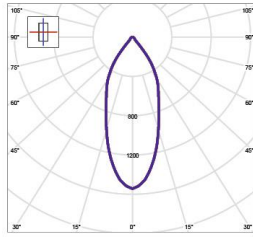

Product- and environment images

Junistar Soft 9W LED 2700K
Efficiency: 100%
Lumen output: 766 lm

Junistar Soft 9W LED 3000K
Efficiency: 100%
Lumen output: 829 lm

For line drawing dimensions please see each single article codes on next page