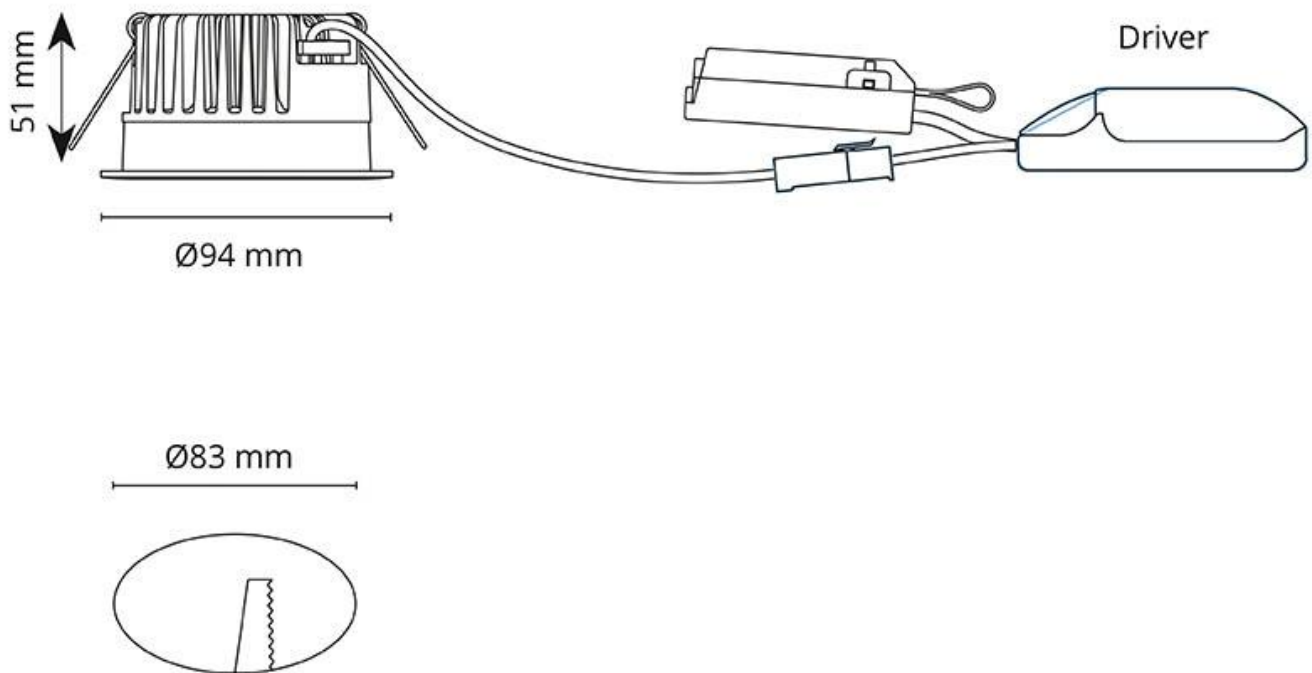

Product- and environment images

Junistar Soft 9W LED 2700K
Efficiency: 100%
Lumen output: 766 lm

Junistar Soft 9W LED 3000K
Efficiency: 100%
Lumen output: 829 lm

For line drawing dimensions please see each single article codes on next page