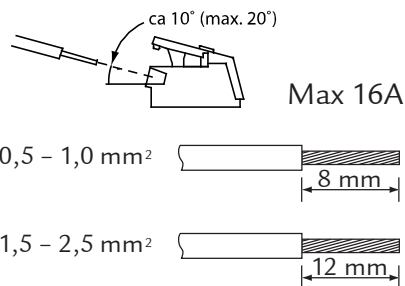

Chef 1x4,5W LED  
 Chef 2x4,5W LED  
 Chef 3x4,5W LED  
 Chef 4x4,5W LED

230-240V, 50-60Hz, 4,5W LED, IP21.

Chef 2x4,5W LED, 3x4,5W LED, 4x4,5W LED:

Rev. 04.09.2017

**Corporate office:**  
 SG Armaturen AS  
 Skytterheia 25  
 4790 Lillesand  
 NORGE