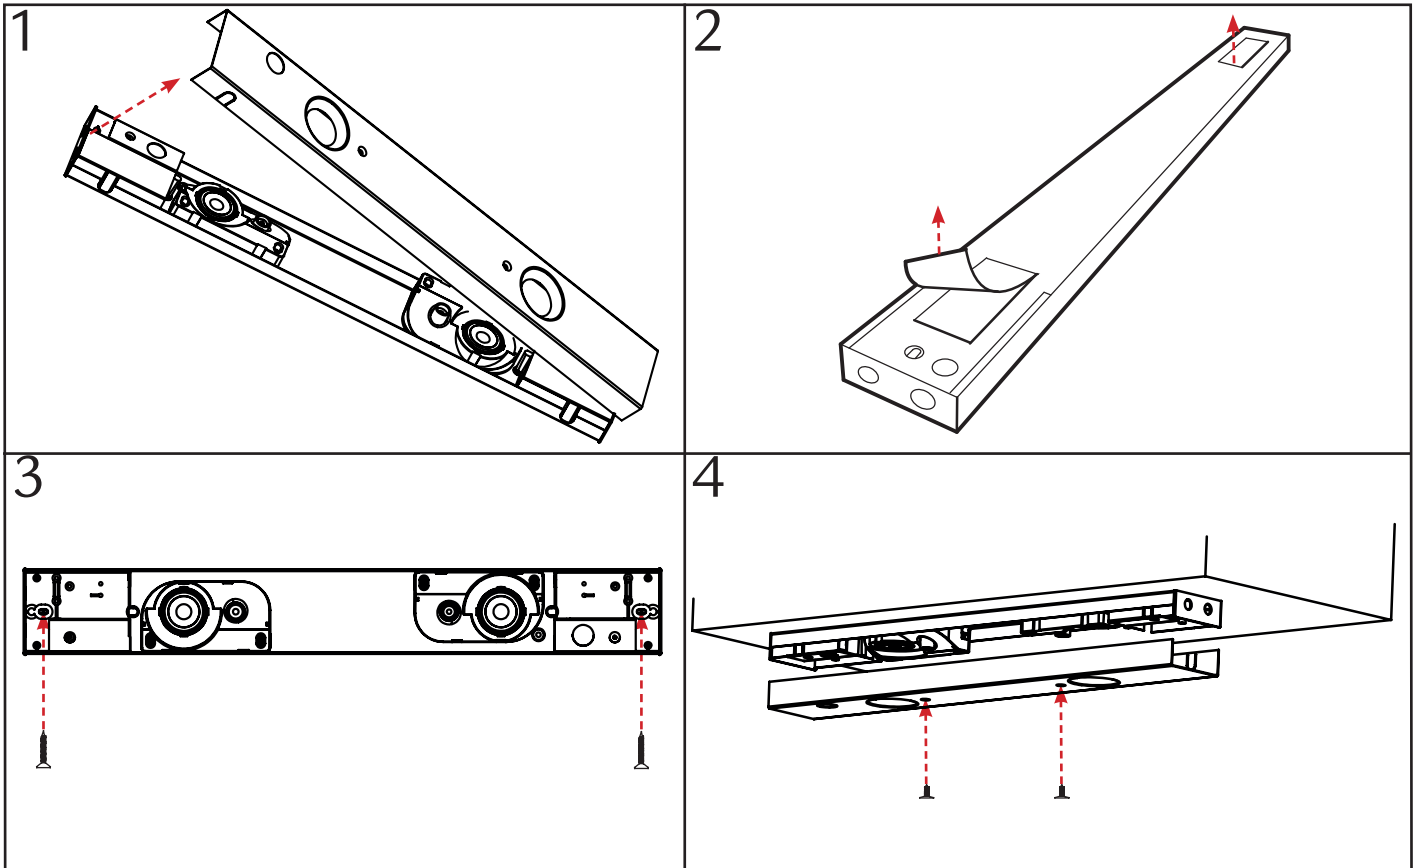

Chef 1x4,5W LED  
 Chef 2x4,5W LED  
 Chef 3x4,5W LED  
 Chef 4x4,5W LED

230-240V, 50-60Hz, 4,5W LED, IP21.

Chef 2x4,5W LED, 3x4,5W LED, 4x4,5W LED:

Rev. 04.09.2017

**Corporate office:**  
 SG Armaturen AS  
 Skytterheia 25  
 4790 Lillesand  
 NORGE